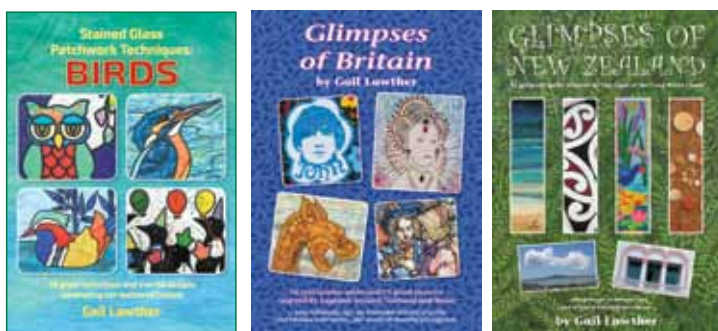

..... **Clarice Cliff pattern packs** (tick on the list below) £

- | | | | |
|--|-------------------------------------|--|-------------------------------------|
| <input type="checkbox"/> Country Cottage | <input type="checkbox"/> Fruit Tree | <input type="checkbox"/> Mountain Lake | <input type="checkbox"/> Pine Trees |
|--|-------------------------------------|--|-------------------------------------|

..... **Treasures of Tutankhamen pattern packs** (tick on the list below) £

- | | | | |
|----------------------------------|--------------------------------|-------------------------------|----------------------------------|
| <input type="checkbox"/> Blossom | <input type="checkbox"/> Lotus | <input type="checkbox"/> Lily | <input type="checkbox"/> Papyrus |
|----------------------------------|--------------------------------|-------------------------------|----------------------------------|

Total for Pattern Packs £

**For Books, and details on payment,
please also complete page 2**

ORDER FORM page 2

BOOKS

Stained Glass Patchwork Techniques: BIRDS, A4, 128 pages, £18

!0 great techniques and over 60 designs celebrating our feathered friends